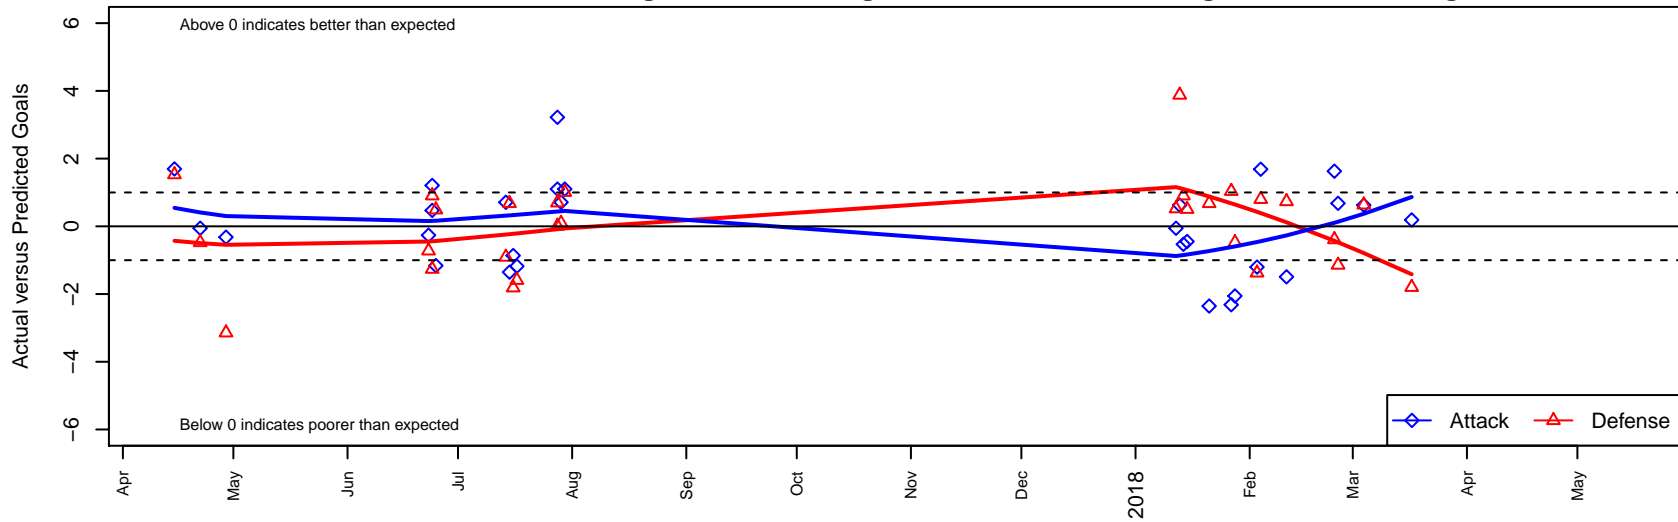

Academia de Futebol ADF B00

Academia de Futebol
 Portland, OR
 B00 total strength=1785
 attack=28.21 defense=32.67
 spr league = PTT Win B00 Premier

alt names used:
 ADF 00B (OR)
 ADF 00B
 ADF 00B

Venues played:
 2016 OYS State Cup B00
 2017 Clash At the Border Super Gold/Silver
 2017 Nike Crossfire Challenge Gold Group U18
 2017 Oswego Nike Cup Super Group Gold U18
 2017 Portland Winter Showcase U18
 2017 PTT Winter B00 Premier

Academia de Futebol ADF B00
 Dots are actual minus expected GF (blue circles) and GA (red triangles).
 Blue line is smoothed change in attack strength. Red is smoothed change in defense strength.

**attack and defense variance (black dot)
relative to other teams
and top 10 in region**